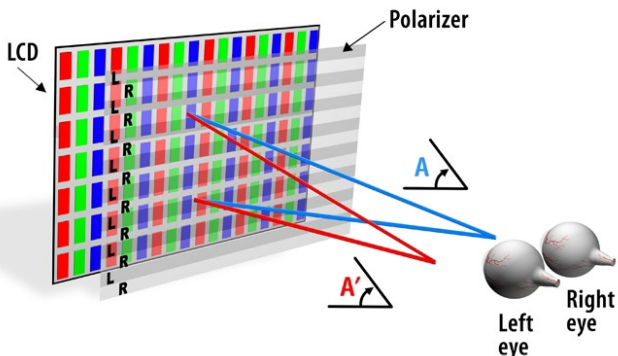

Bringing 3D to Mainstream

Groundbreaking 3D Display

Turn your current PC into a 3D visualization workstation, try your favorite game in stereo for off-the-screen action, or pop in a DVD to enjoy a movie in a whole new way.

The 24 inch P240W display provides astonishing 1920x1200 high quality stereo visualization and is easily switched between 2D and 3D modes with DDD's TriDef® software.

The lightweight, easy to use polarized glasses included, provide wide angle comfortable 3D viewing for a broad range of applications from scientific visualization to video gaming. Since the Xpol material used in the P240W is passive, it doesn't require any additional display electronics and delivers a reliable and durable solution.

Xpol® - How it works

Xpol is a market leading circular polarized material that alternately polarizes horizontal rows of pixels on the display. The 3D image is created by placing the left eye image into odd numbered rows and the right eye image in even numbered rows. The lenses in the 3D glasses are also polarized with Xpol material ensuring only the left eye sees the left image and vice versa. Xpol is the registered trademark of Arisawa Mfg Co Ltd.

By interleaving the left and right images in horizontal rows, Xpol delivers a wide field of view. The circular polarizers maintain 3D image integrity while accommodating a wider range of head movement by the end-user.

Horizontal Polarizer

Purchase with DDD's TriDef Software

TriDef Visualizer – Visualizer enables Windows-based OpenGL® graphical applications to deliver output for presentation on a 3D display without the need to modify application code. See www.tridef.com/visualizer/opengl/driver/guide/enabled-apps.html for list of supported applications.

TriDef 3D Experience – lets you play your 2D content in realtime 3D and also plays native stereo 3D content formatted in a variety of popular 3D formats. Includes TriDef Media Player, TriDef DVD Player, TriDef Visualizer OpenGL for Google Earth and TriDef Visualizer DirectX for popular PC games. See <http://www.tridef.com/3dgames/3d-games.html> for further information.

About DDD

DDD leads the market in high quality 3D for motion picture, television, computers and mobile phones.

DDD's award winning TriDef 2D to 3D conversion engine is at the heart of many of these innovative new displays that deliver awesome 3D experiences both with and without the need to wear glasses.

Contact Information

Dynamic Digital Depth USA, Inc.
3000 Ocean Park Blvd. Suite 1025
Santa Monica, CA 90405
Tel: (310) 566-3340
Email: info@ddd.com
Web: www.ddd.com